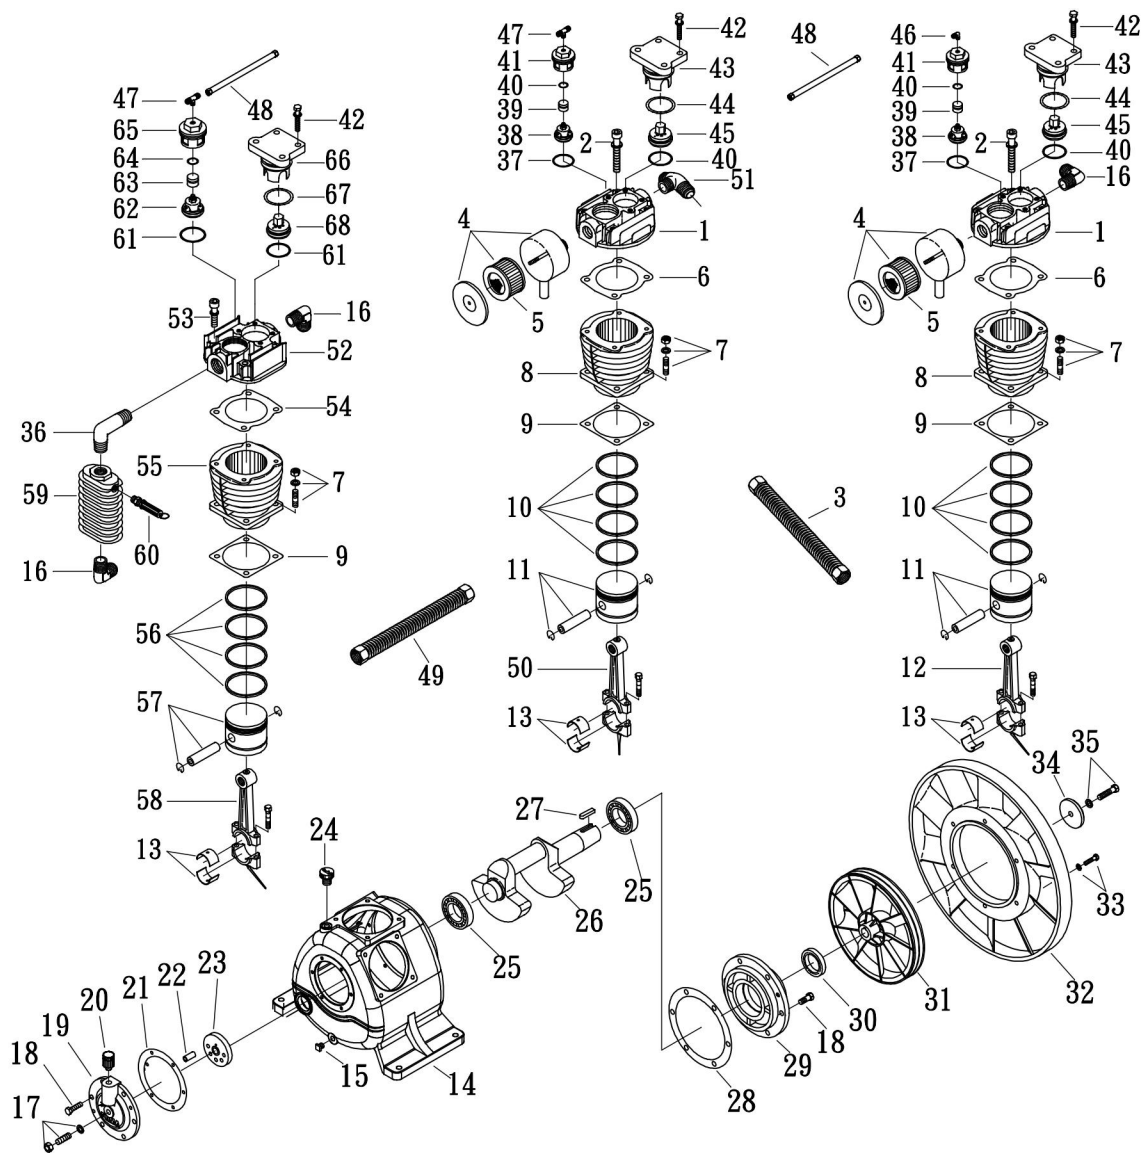

MODEL : TUK-100

SPARE PARTS LIST

NO : MP-1910

REF. NO.	DESCRIPTION	PART NO.	QTY.	REF. NO.	DESCRIPTION	PART NO.	QTY.
1	Cylinder head	3101049	2	35	Hexagon bolt set	3B00-SM12*050V	1
2	Allen bolt set	3B01-M12*065V	8	36	Exhaust elbow	2N06-10T10T92	1
3	Exhaust tube set	3B2-10*245	1	37	Inlet/Exhaust washer	2B31-002	4
4	Air filter	2140011	2	38	Inlet valve assembly	3B12-PU75	2
5	Filter element	2142009	2	39	Unloading piston	2113010	2
6	Cylinder head gasket	2G01-008C	2	40	O-ring	2N52-P21V	2
7	Double head bolt set	3B11-004-A	12	41	Inlet valve holder	3110010	2
8	Cylinder	3201016	2	42	Allen bolt set	3B00-SM08*030V	12
9	Cylinder gasket	2G04-010	3	43	Exhaust press plate	3126005	2
10	Piston ring set	3B32-100N	2	44	O-Ring	2N52-G55V	2
11	Piston set	3B31-100L	2	45	Exhaust valve assembly	3B11-HL75	2
12	Rod set	3B33-P7567	2	46	Unloading elbow	2N16-C01TW02M	1
13	Rod bush	2316002-B	3	47	Unloading 3-way pipe	2N17-CW0201TW2M	2
14	Crankcase	3301129	1	48	Unloading tube set	3B2-02*475C	2
15	Oil draining plug	2N33-002	1	49	Exhaust tube set	3B2-10*570	1
16	Exhaust elbow	2N06-10T10H	3	50	Rod set	3B33-P7568	1
17	Bolt set	3B07-SM16*40-A	1	51	Exhaust 3-way pipe	2N09-10H10T10H3	1
18	Hexagon bolt	2B00-SM10*025	12	52	Cylinder head	3101050	1
19	Front bearing seat	3309042	1	53	Allen bolt set	3B01-M10*055V	4
20	Breathing cover	2321008	1	54	Cylinder head gasket	2G01-007C	1
21	Front bearing seat gasket	2G05-009	1	55	Cylinder	3201013	1
22	Pin	2N41-003	1	56	Piston ring set	3B32-70N	1
23	Thrust block	3312008	1	57	Piston set	3B31-T70	1
24	Oil filling plug set	2319004B	1	58	Rod set	3B33-TKA071	1
25	Bearing	2N35-32210	2	59	Spare tank	3125002	1
26	Crankshaft & balancer	3304027	1	60	Pressure relief valve	2406020A	1
27	Pulley key	2N47-10*8*40	1	61	Inlet/Exhaust washer	2B31-001	2
28	Rear bearing seat gasket	2G06-003	1	62	Inlet valve assembly	3B12-PU23	1
29	Rear bearing seat	3311037	1	63	Unloading piston	2113009	1
30	Oil seal	2N50-TC50*72*12	1	64	O-Ring	2N52-P18V	1
31	Pulley	3PBF-115B350	1	65	Inlet valve assembly	3110008	1
32	Fly wheel	3PBF-516*228	1	66	Exhaust press plate	3126004	1
33	Hexagon bolt set	3B00-SM08*035AV	6	67	O-Ring	2N52-G45V	1
34	Plate washer	2B34-13*75*13	1	68	Exhaust valva assembly	3B11-NPP23	1